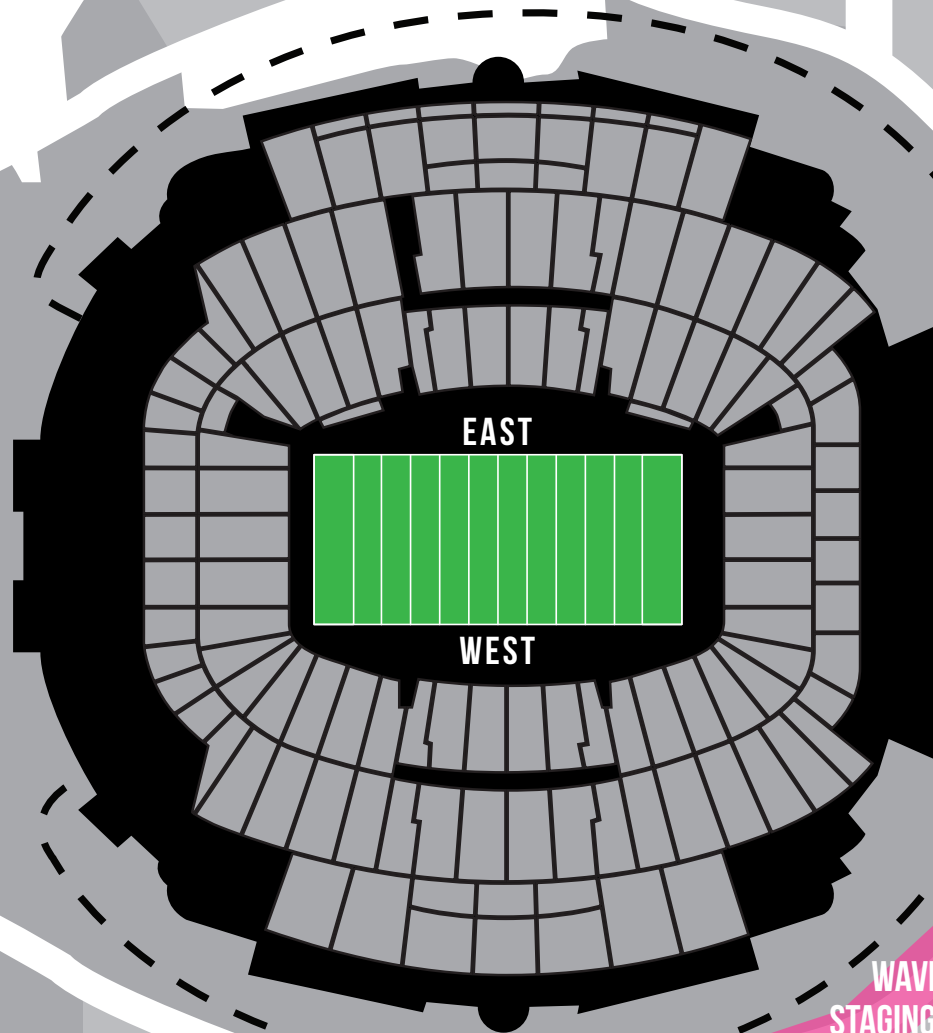

A

FINISH LINE

PORT-O-LETS

JTA

FAN ENTERTAINMENT ZONE

TAILGATE CABANAS

TT

METROPOLITAN PARK

12+ MINUTE/MILE PACE

WAVE 2 STAGING ZONE

10-11 MINUTE/MILE PACE

BAG CHECK WATER

PORT-O-LETS

ENTRANCE

WAVE 4 STAGING ZONE

PORT-O-LETS

MAIN BAG CLAIM

M

CAMP RIVER RUN RV PARKING

PORT-O-LETS

FLORIDA BLUE HEALTH & WELLNESS PRACTICE FIELDS

N

VETERANS MEMORIAL WALL

JACKSONVILLE FAIRGROUNDS