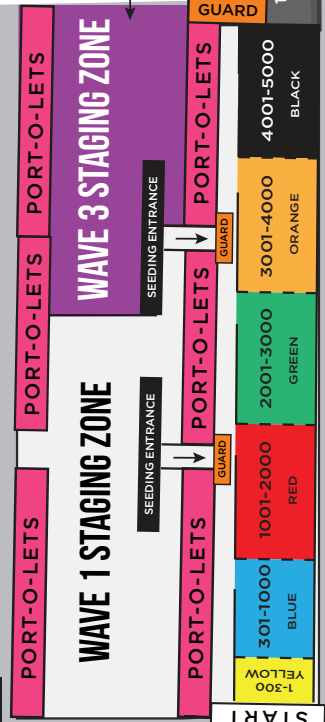

FAN ENTERTAINMENT ZONE

TAILGATE CABANAS

TT

METROPOLITAN PARK

12+ MINUTE/MILE PACE

WAVE 2 STAGING ZONE

10-11 MINUTE/MILE PACE

BAG CHECK WATER

PORT-O-LETS

ENTRANCE

WAVE 4 STAGING ZONE

PORT-O-LETS

MAIN BAG CLAIM

M

CAMP RIVER RUN RV PARKING

PORT-O-LETS

FLORIDA BLUE HEALTH & WELLNESS PRACTICE FIELDS

N

VETERANS MEMORIAL WALL

JACKSONVILLE FAIRGROUNDS

CONSTRUCTIONS ZONE